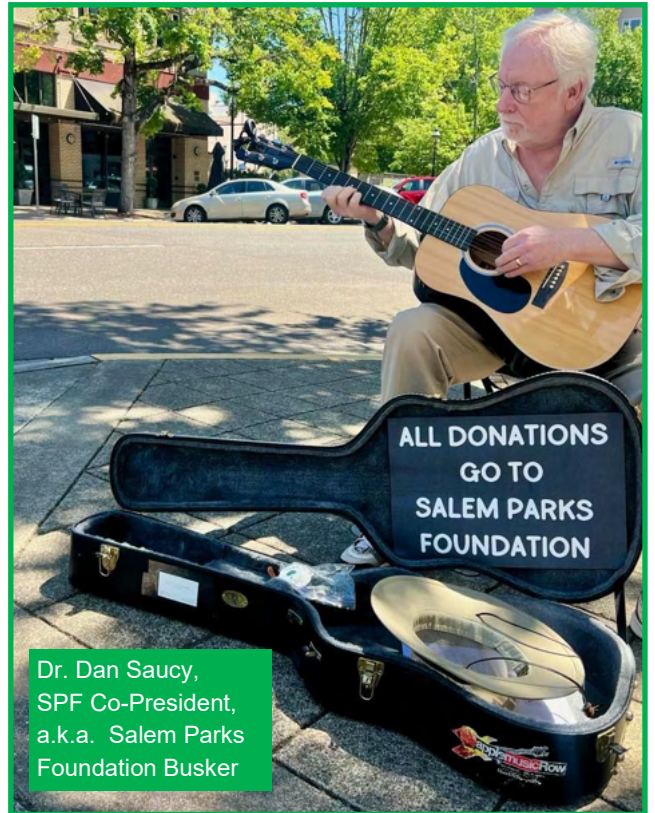

In 2025, Thanks to your generosity,

- Sponsors and attendees contributed \$23,000 to support Movies in the Park at Riverfront Park.
- The Legacy Fund grew to \$132,358.
- \$25,208 contributed to Salem park improvements.
- The Eco - Earth Fund has grown to \$408,000 and currently is awaiting a restoration plan.
- The 2025 Neighborhood Grant Program awarded \$19,800 for Neighborhood Park improvements.
- Three newsletters sent out to inform and advocate for Salem's parks.

Our Spring 2026 newsletter is dedicated to you, our donors. Your support makes our mission of support and advocacy for the parks of Salem, Oregon a reality.

Dr. Dan Saucy,
SPF Co-President,
a.k.a. Salem Parks
Foundation Busker